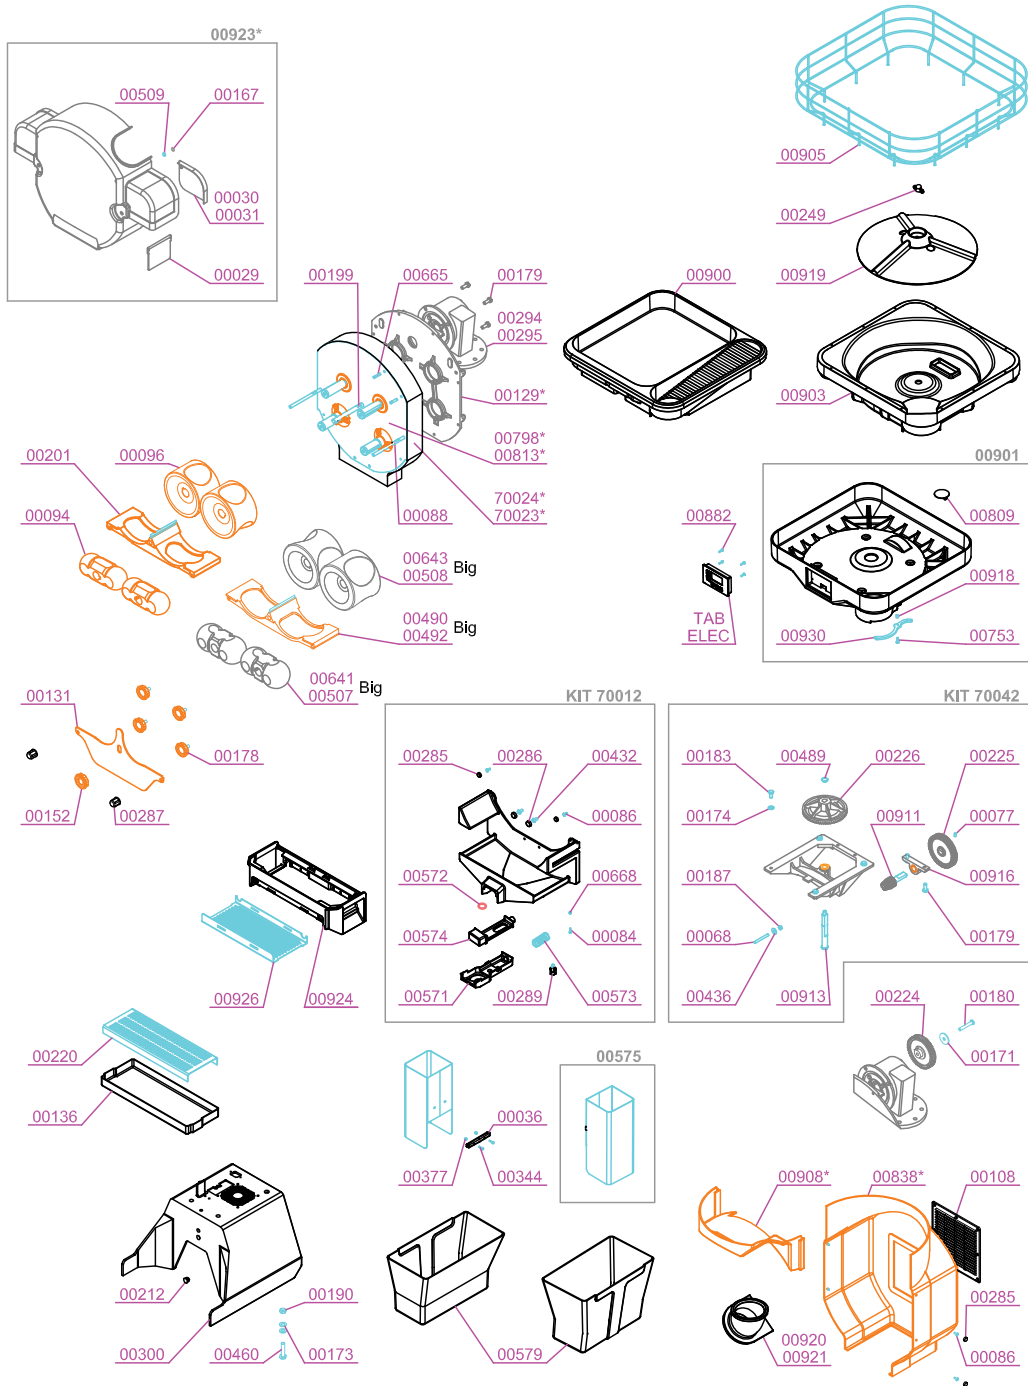

PARTS BREAKDOWN

ITEM	MODEL
47960	JE-ES-0028N-BB

PARTS BREAKDOWN

ITEM	MODEL
47960	JE-ES-0028N-BB

PARTS BREAKDOWN

ITEM	MODEL
47960	JE-ES-0028N-BB

STAINLESS STEEL SELF TAP OPTION

AUTOMATIC SHOWER OPTION