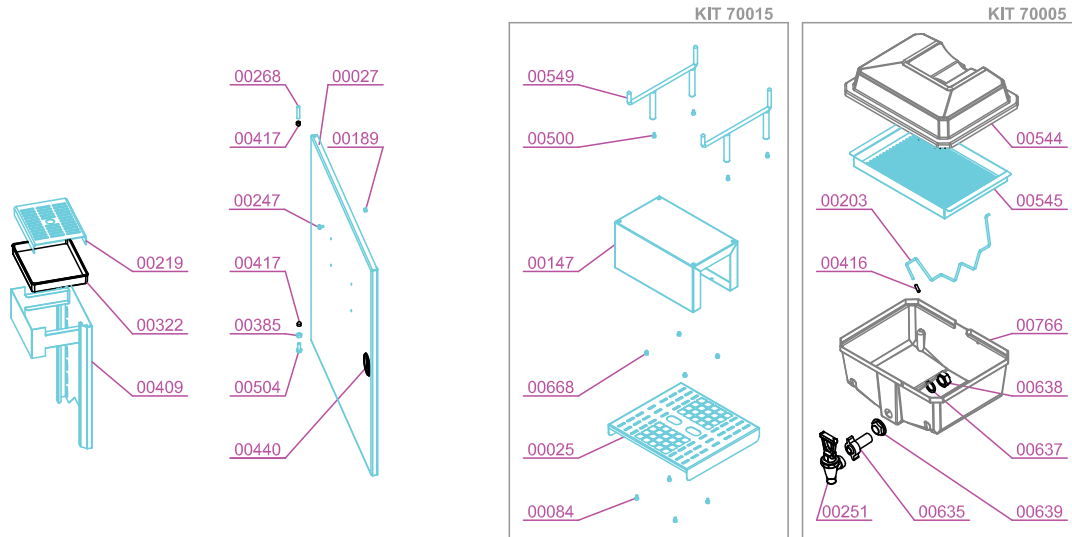

PARTS BREAKDOWN

ITEM	MODEL
47960	JE-ES-0028N-BB

DISPENSER STAND OPTION