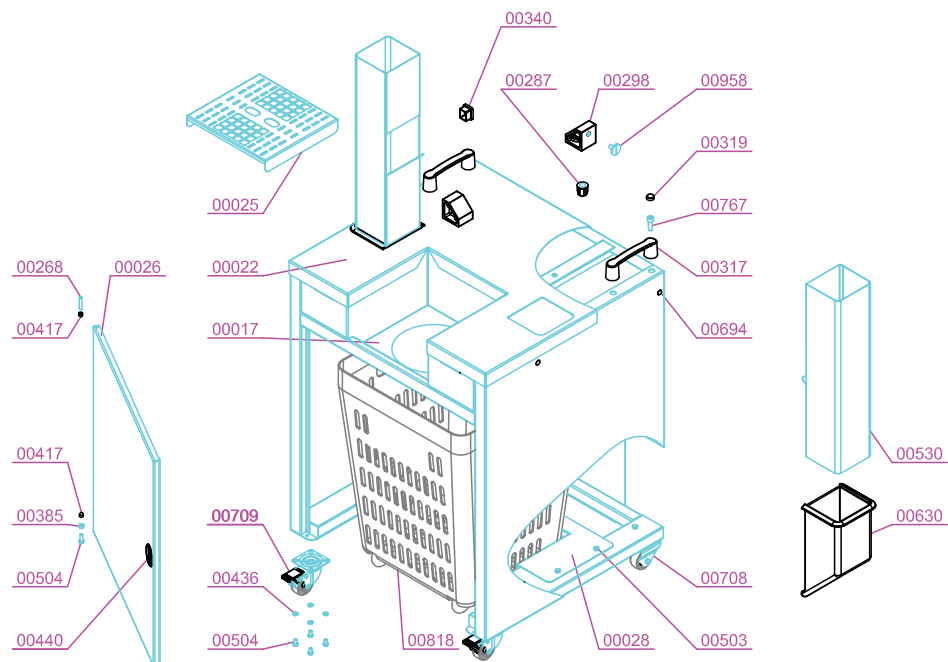

SELF SERVICE STAND OPTION