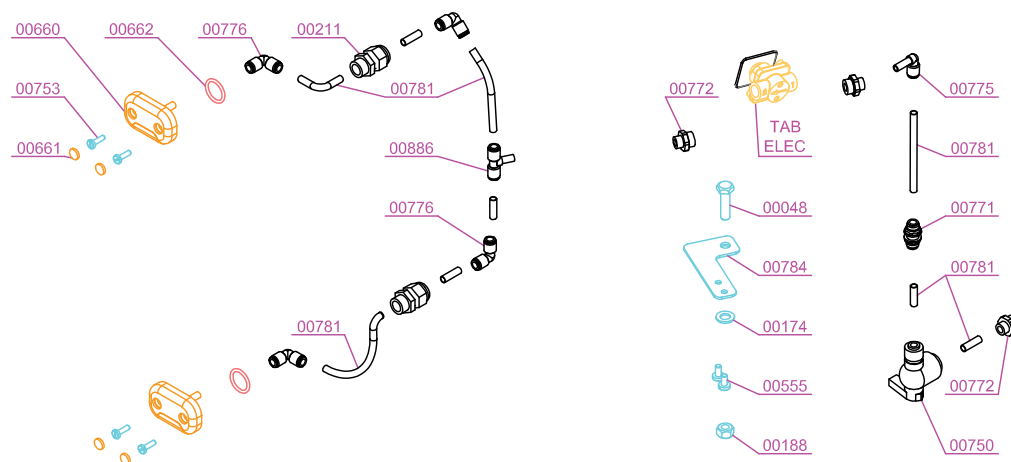

PARTS BREAKDOWN

ITEM	MODEL
47960	JE-ES-0028N-BB

PARTS BREAKDOWN

ITEM	MODEL
47960	JE-ES-0028N-BB

PARTS BREAKDOWN

ITEM	MODEL
47960	JE-ES-0028N-BB

STAINLESS STEEL SELF TAP OPTION

AUTOMATIC SHOWER OPTION

PARTS BREAKDOWN

ITEM	MODEL
47960	JE-ES-0028N-BB

Item No.	Description	Position	Item No.	Description	Position	Item No.	Description	Position
64954	Sump Kit Bigbasic BK for 47960	70023	AP376	Auto-F Kit for 47960	70045	AK247	Seal Protection Kit for 47960	70075
72738	Sump Kit BK for 47960	70024	AP377	Reducer Shaft Kit for 47960	70071	AP380	Seal Protection Kit for 47960	70076
AP187	Juice Filter Auto-F Kit for 47960	70040	AP378	Gear Kit for 47960	70072	AP381	Bearing Kit for 47960	70077
AO280	Feeder Support Kit for 47960	70042	AK896	Upper Rustless Shaft 1 Piece for 47960	70073			
AP375	Auto-F Motor Kit for 47960	70044	AP379	Rustless Shaft Kit for 47960	70074			