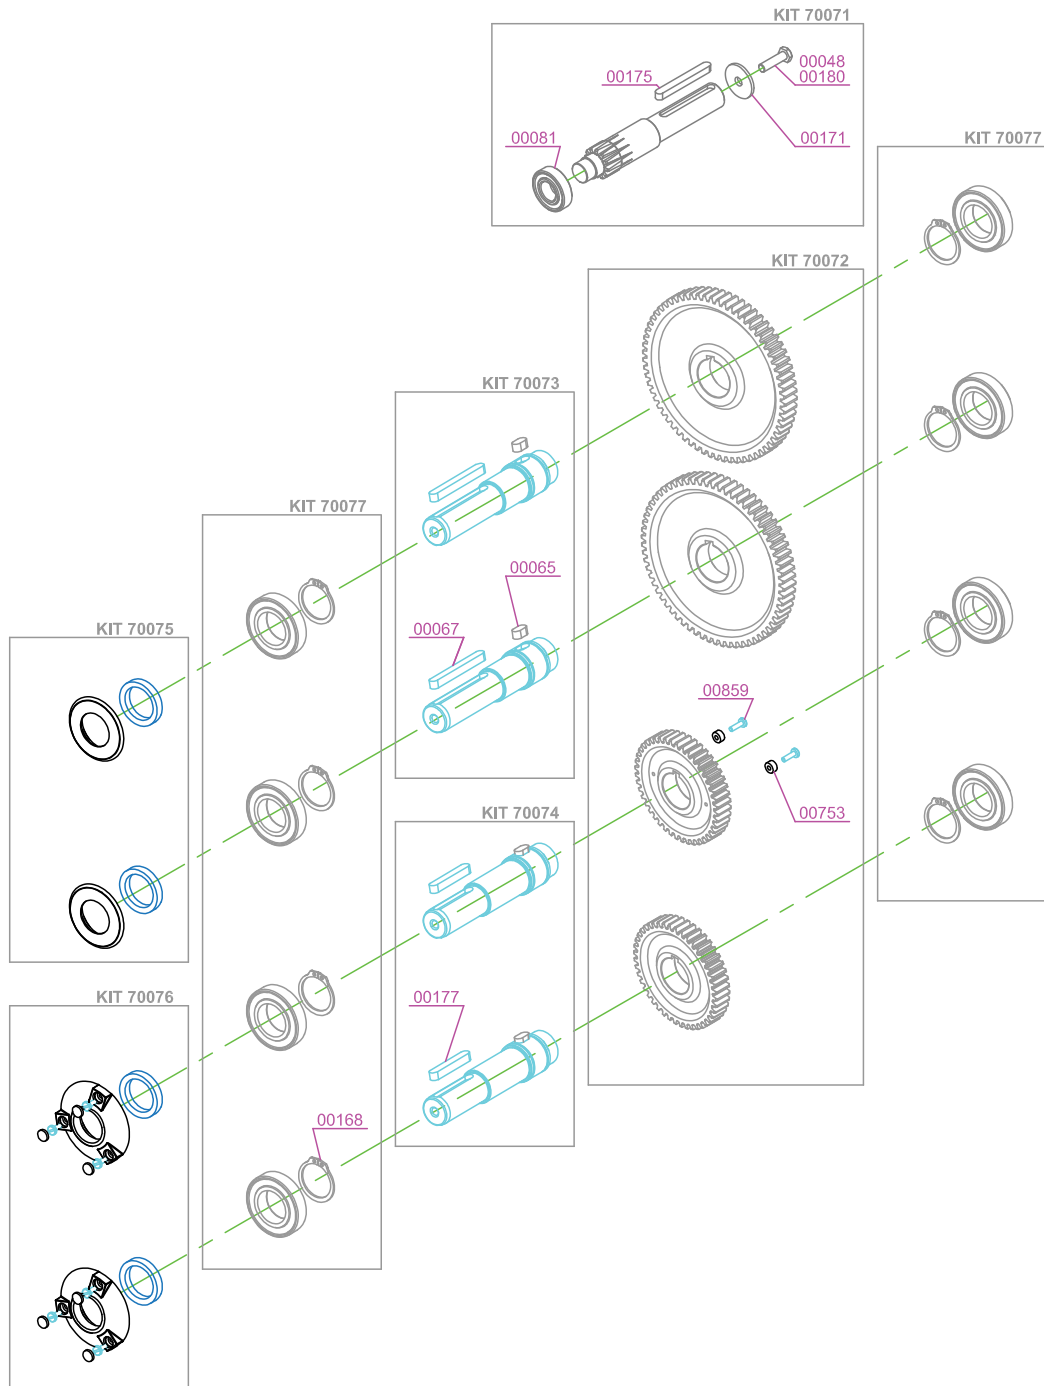

PARTS BREAKDOWN

ITEM	MODEL
47960	JE-ES-0028N-BB

PARTS BREAKDOWN

ITEM	MODEL
47960	JE-ES-0028N-BB

PARTS BREAKDOWN

ITEM	MODEL
47960	JE-ES-0028N-BB

STAINLESS STEEL SELF TAP OPTION

AUTOMATIC SHOWER OPTION