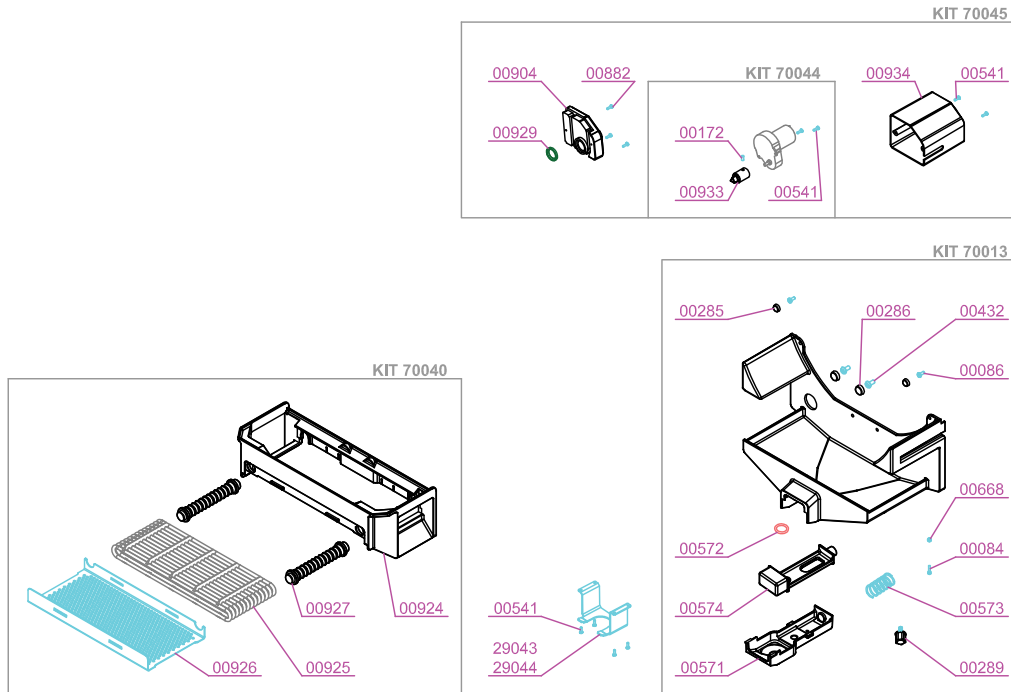

PARTS BREAKDOWN

ITEM	MODEL
47960	JE-ES-0028N-BB

PARTS BREAKDOWN

ITEM	MODEL
47960	JE-ES-0028N-BB

PARTS BREAKDOWN

ITEM	MODEL
47960	JE-ES-0028N-BB

STAINLESS STEEL SELF TAP OPTION

AUTOMATIC SHOWER OPTION